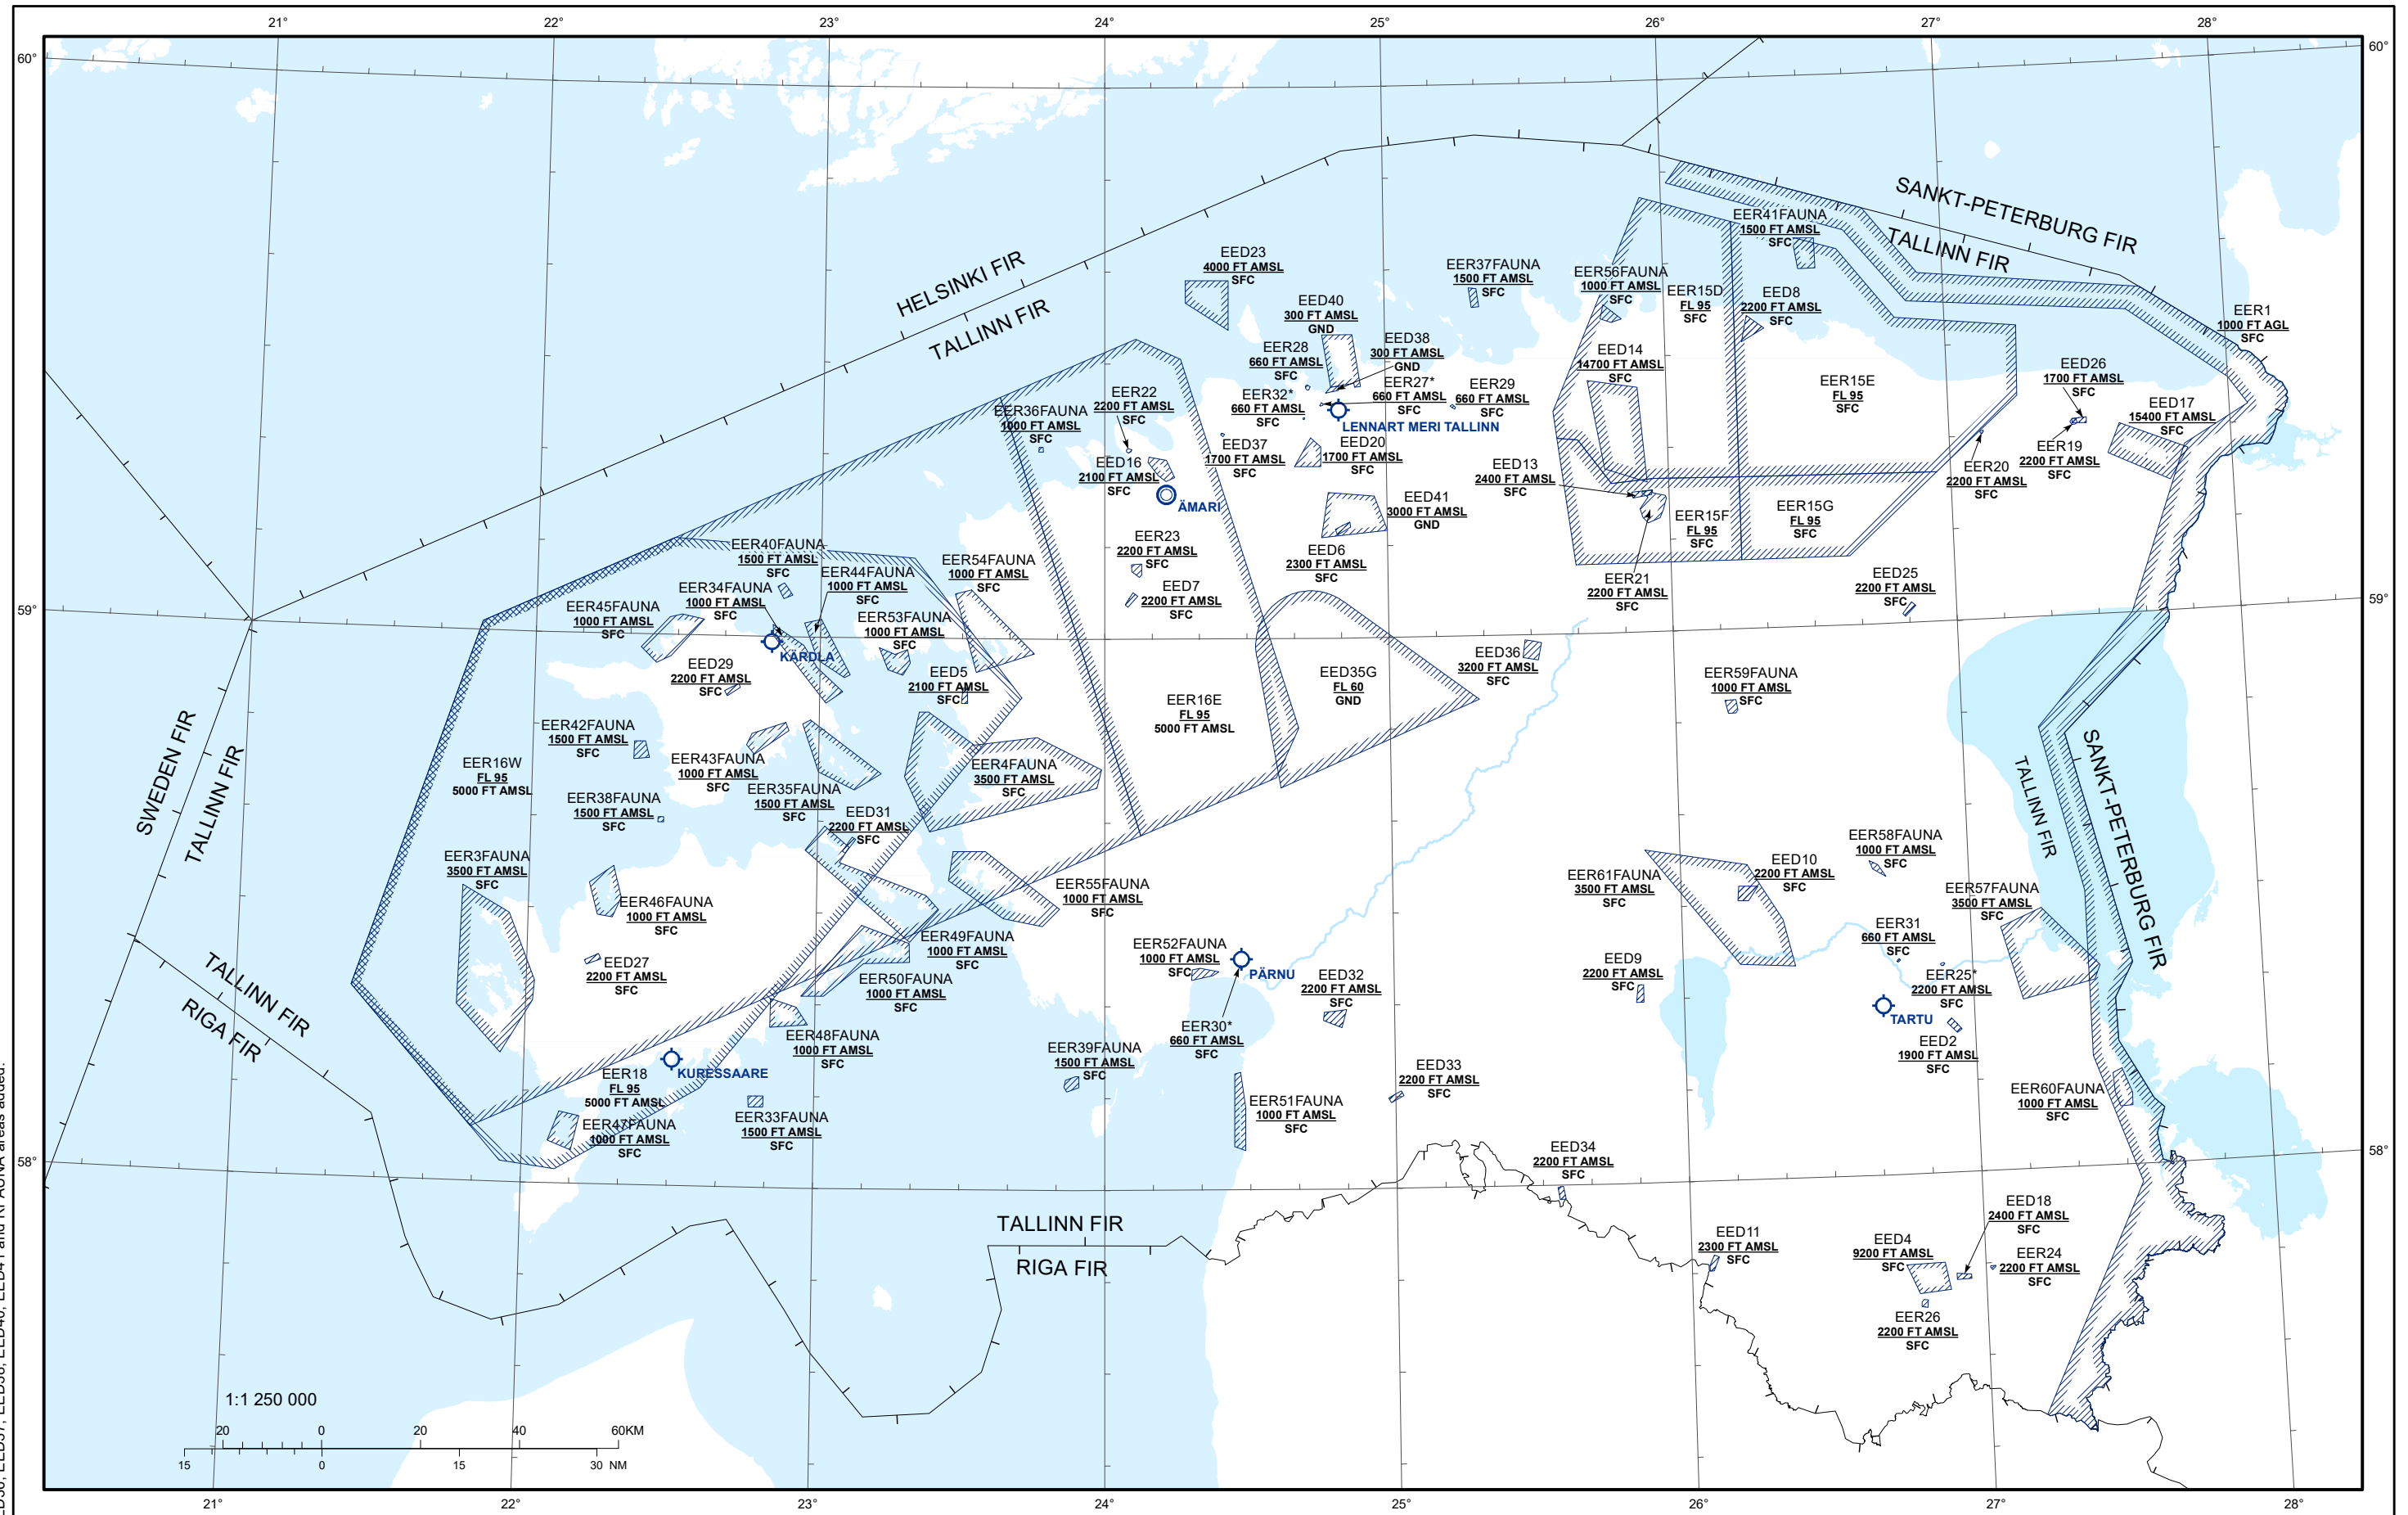

**KEELU-, PIIRANGU- JA OHUALAD - REGISTER-KAART**  
**PROHIBITED, RESTRICTED AND DANGER AREAS - INDEX CHART**

CHANGES: EED36, EED37, EED38, EED40, EED41 and RFAUNA areas added.

\*(EER25, EER27, EER30, EER32) - The flight restrictions do not extend to the take-off and landing of an aircraft from an aerodrome or heliport with certified or non-certified operating conditions.