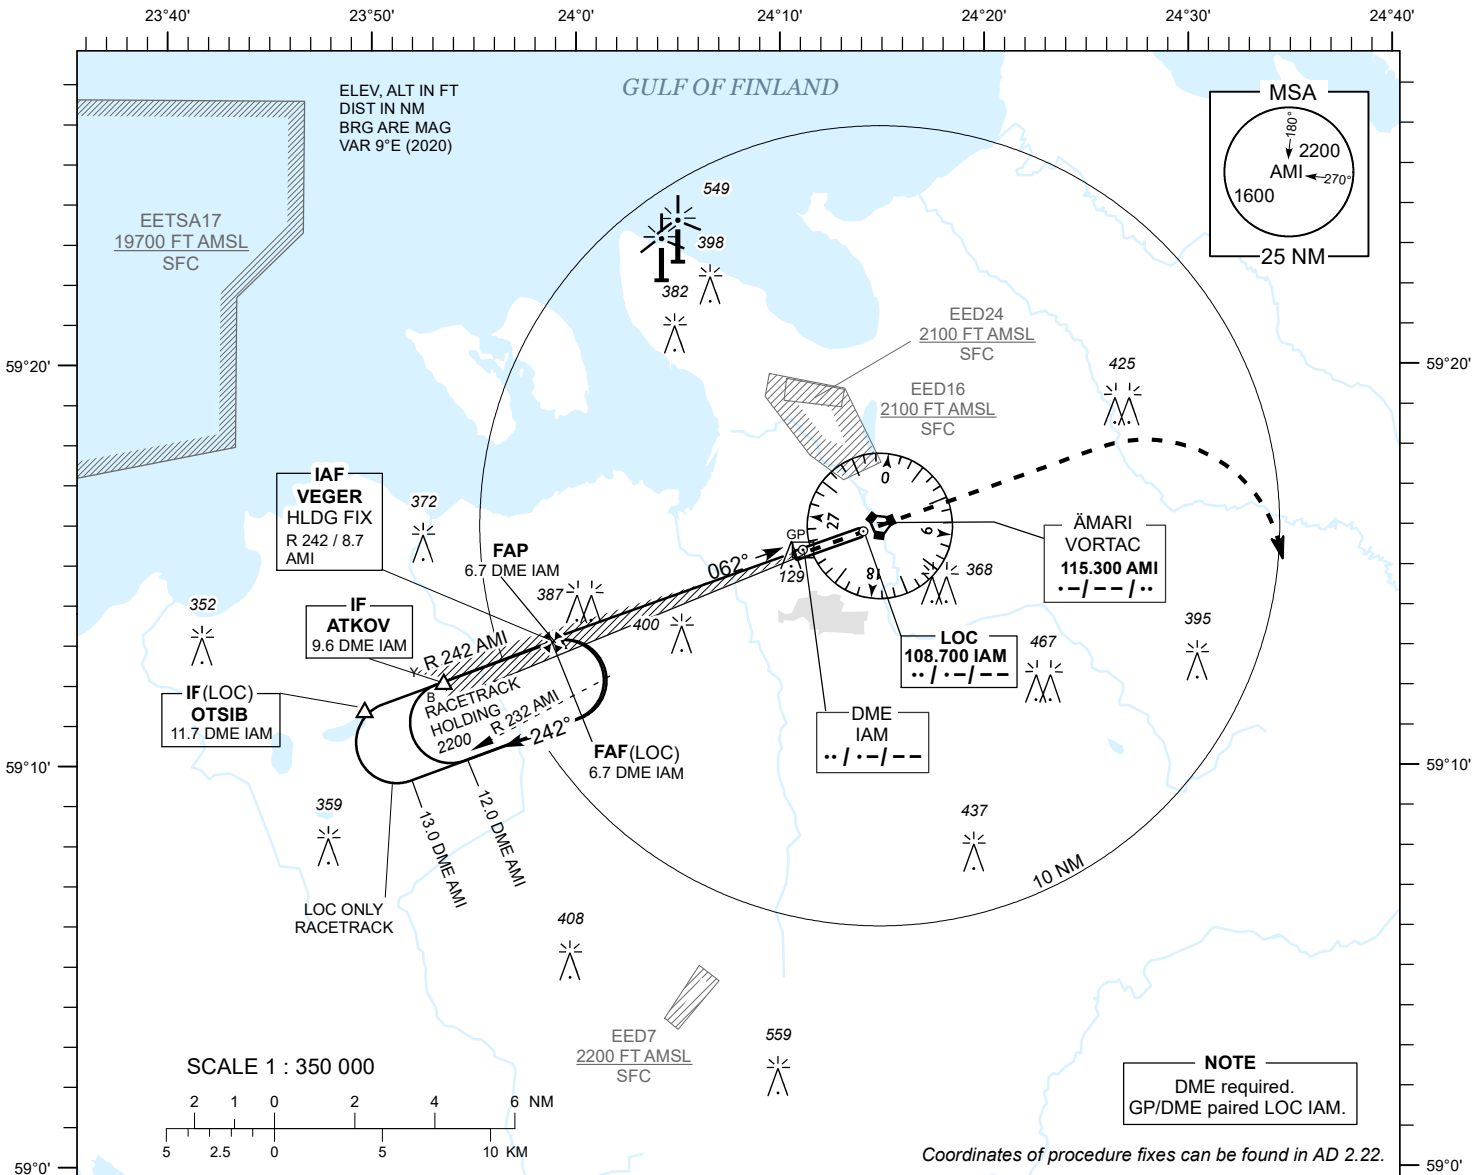

**INSTRUMENT
APPROACH
CHART - ICAO**

AD ELEV **68 FT**
HEIGHTS RELATED TO
THR RWY 06 ELEV **65 FT**

TALLINN RADAR 127.905
ÄMARI TOWER 122.100 / 257.800

**ÄMARI (EEEEI)
MILITARY AERODROME**
ILS or LOC RWY 06
(CAT A;B)

DME IAM	6 NM	5 NM	4 NM	3 NM	2 NM	1 NM
ALT	1980	1660	1340	1020	700	390
HGT	(1920)	(1600)	(1280)	(960)	(640)	(320)

Table for LOC ONLY approach.

TRANSITION ALT 5000

MISSED APPROACH
Climb on track 062. After crossing AMI VORTAC and at 1300 or above turn right heading 160 climbing to 2200. Contact TALLINN RADAR CH 127.905.

COMMUNICATION FAILURE
Climb on track 062. After crossing AMI VORTAC and at 1300 or above turn right to join VEGER holding climbing to 2200. Start new approach after one full holding and land.