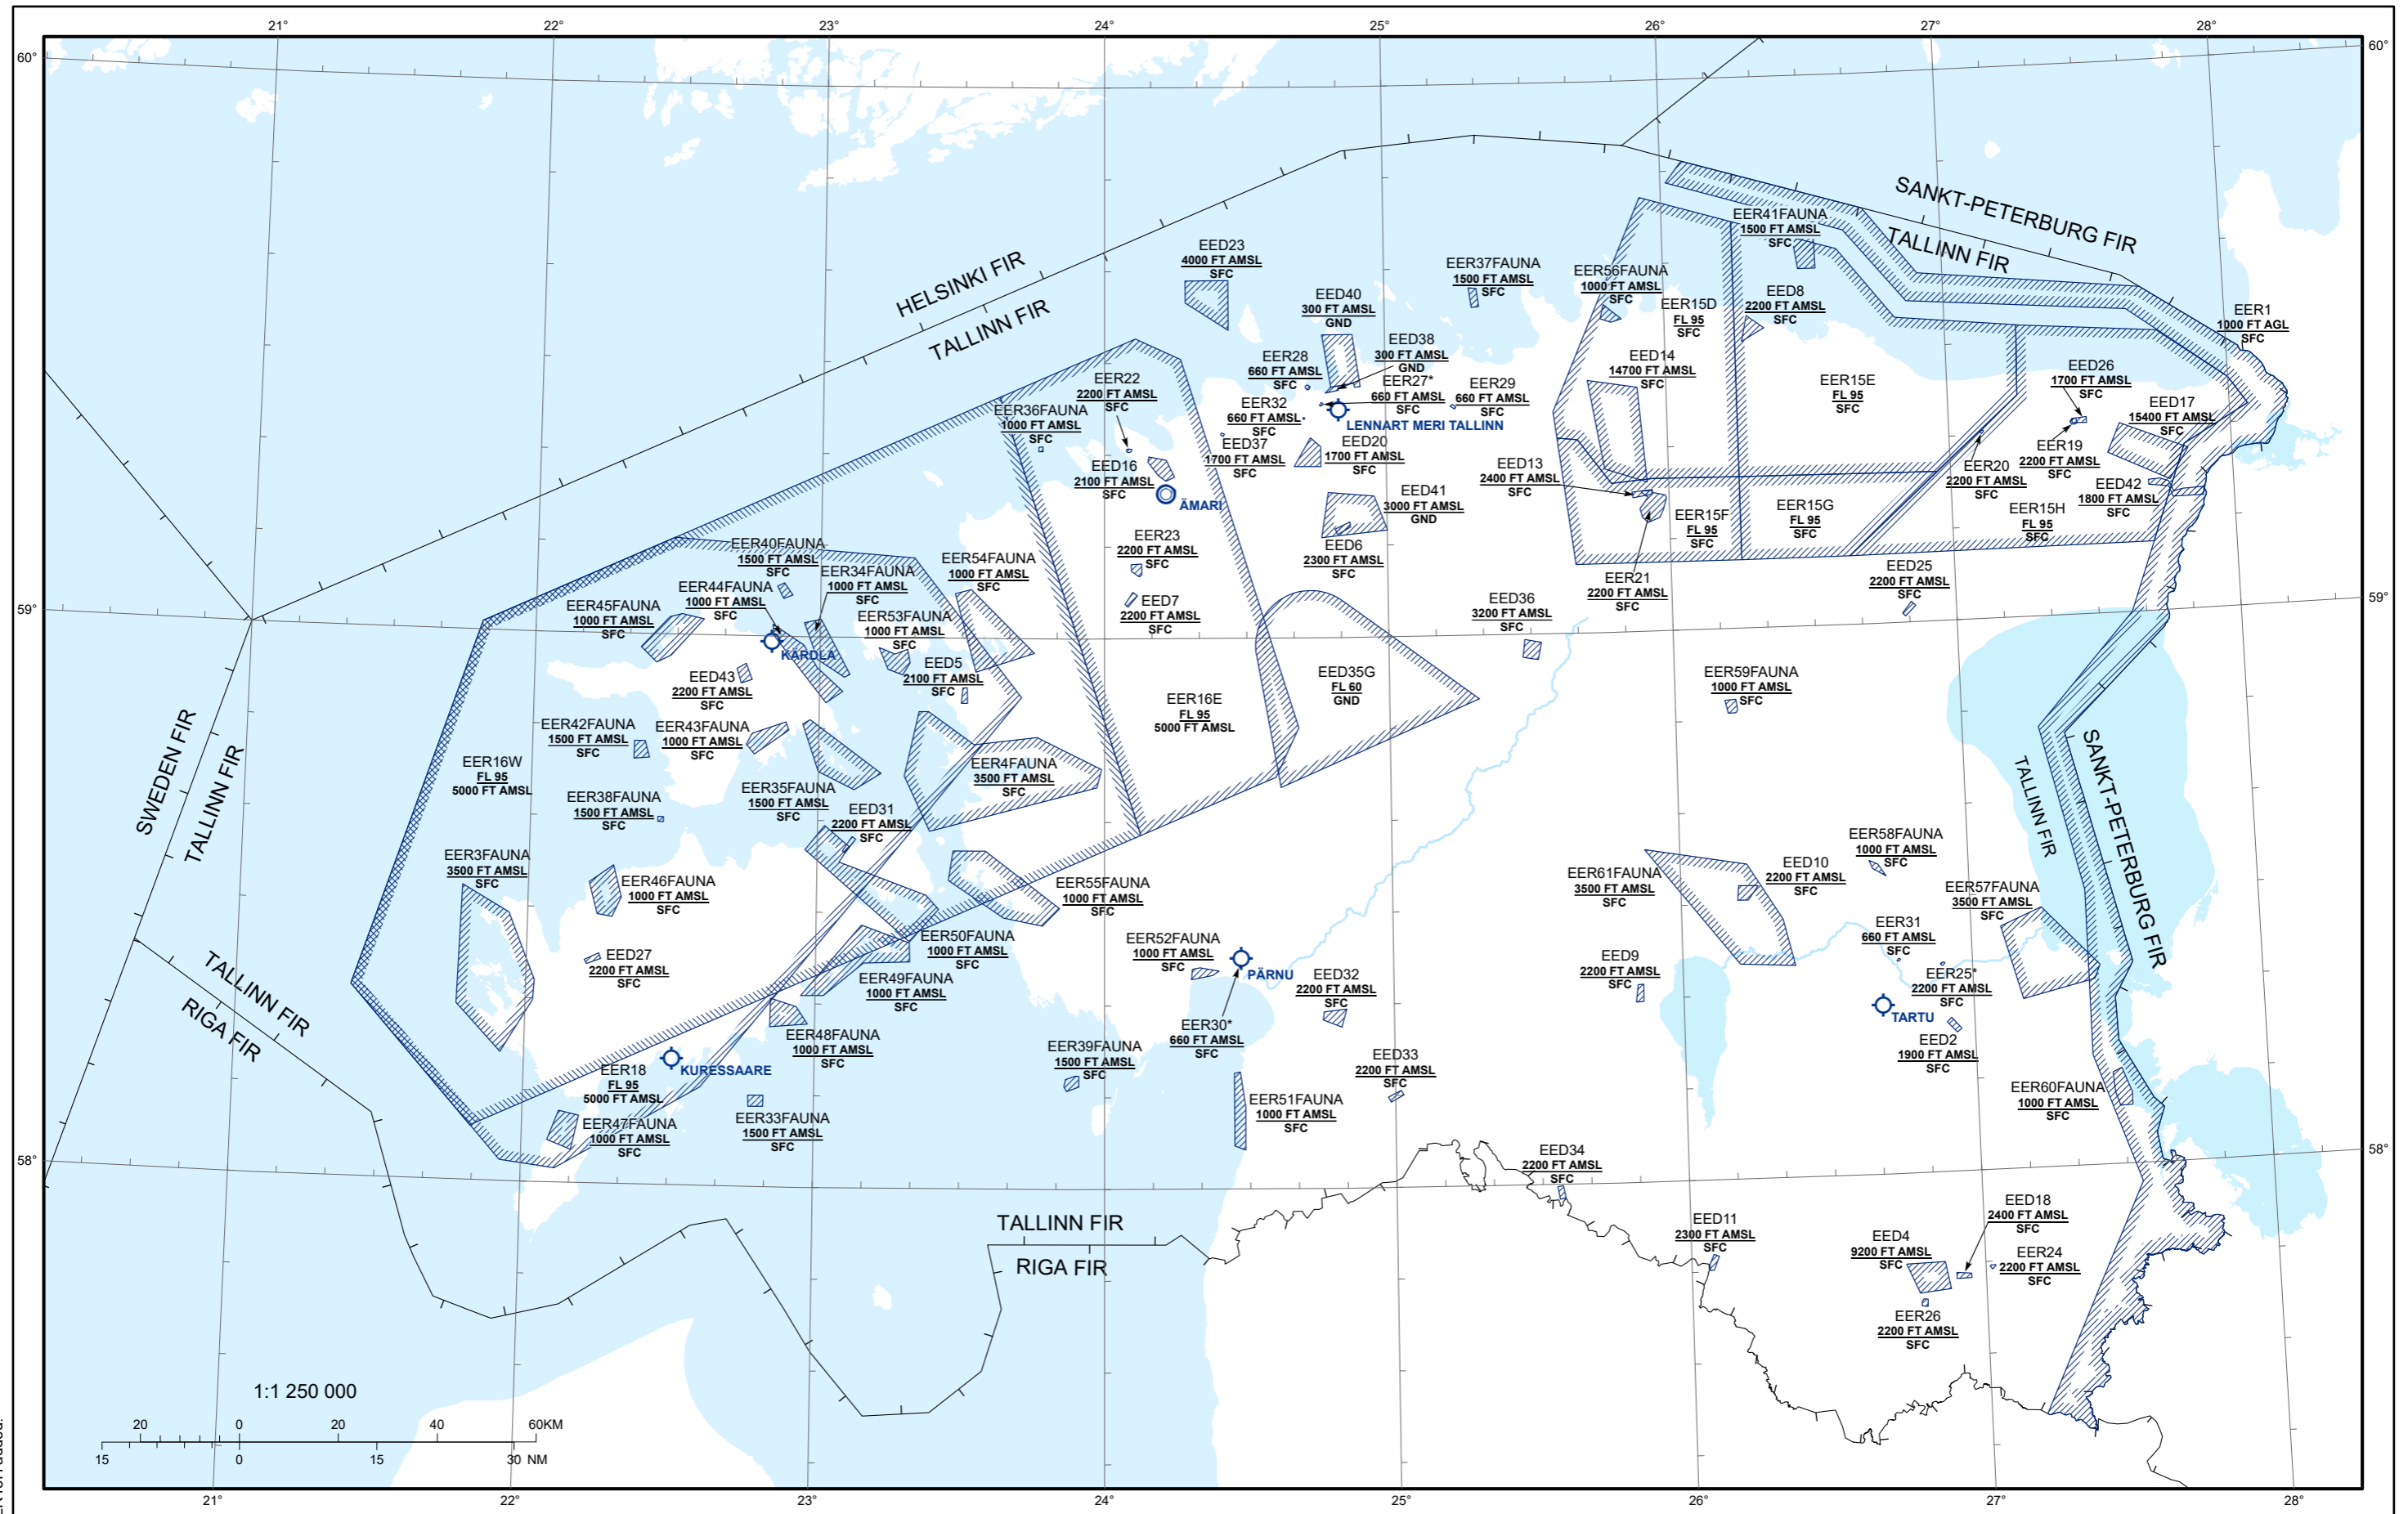

KEELU-, PIIRANGU- JA OHUALAD - REGISTER-KAART
PROHIBITED, RESTRICTED AND DANGER AREAS - INDEX CHART

CHANGES: EER15H added.

*(EER25, EER27, EER30, EER32) - The flight restrictions do not extend to the take-off and landing of an aircraft from an aerodrome or heliport with certified or non-certified operating conditions.