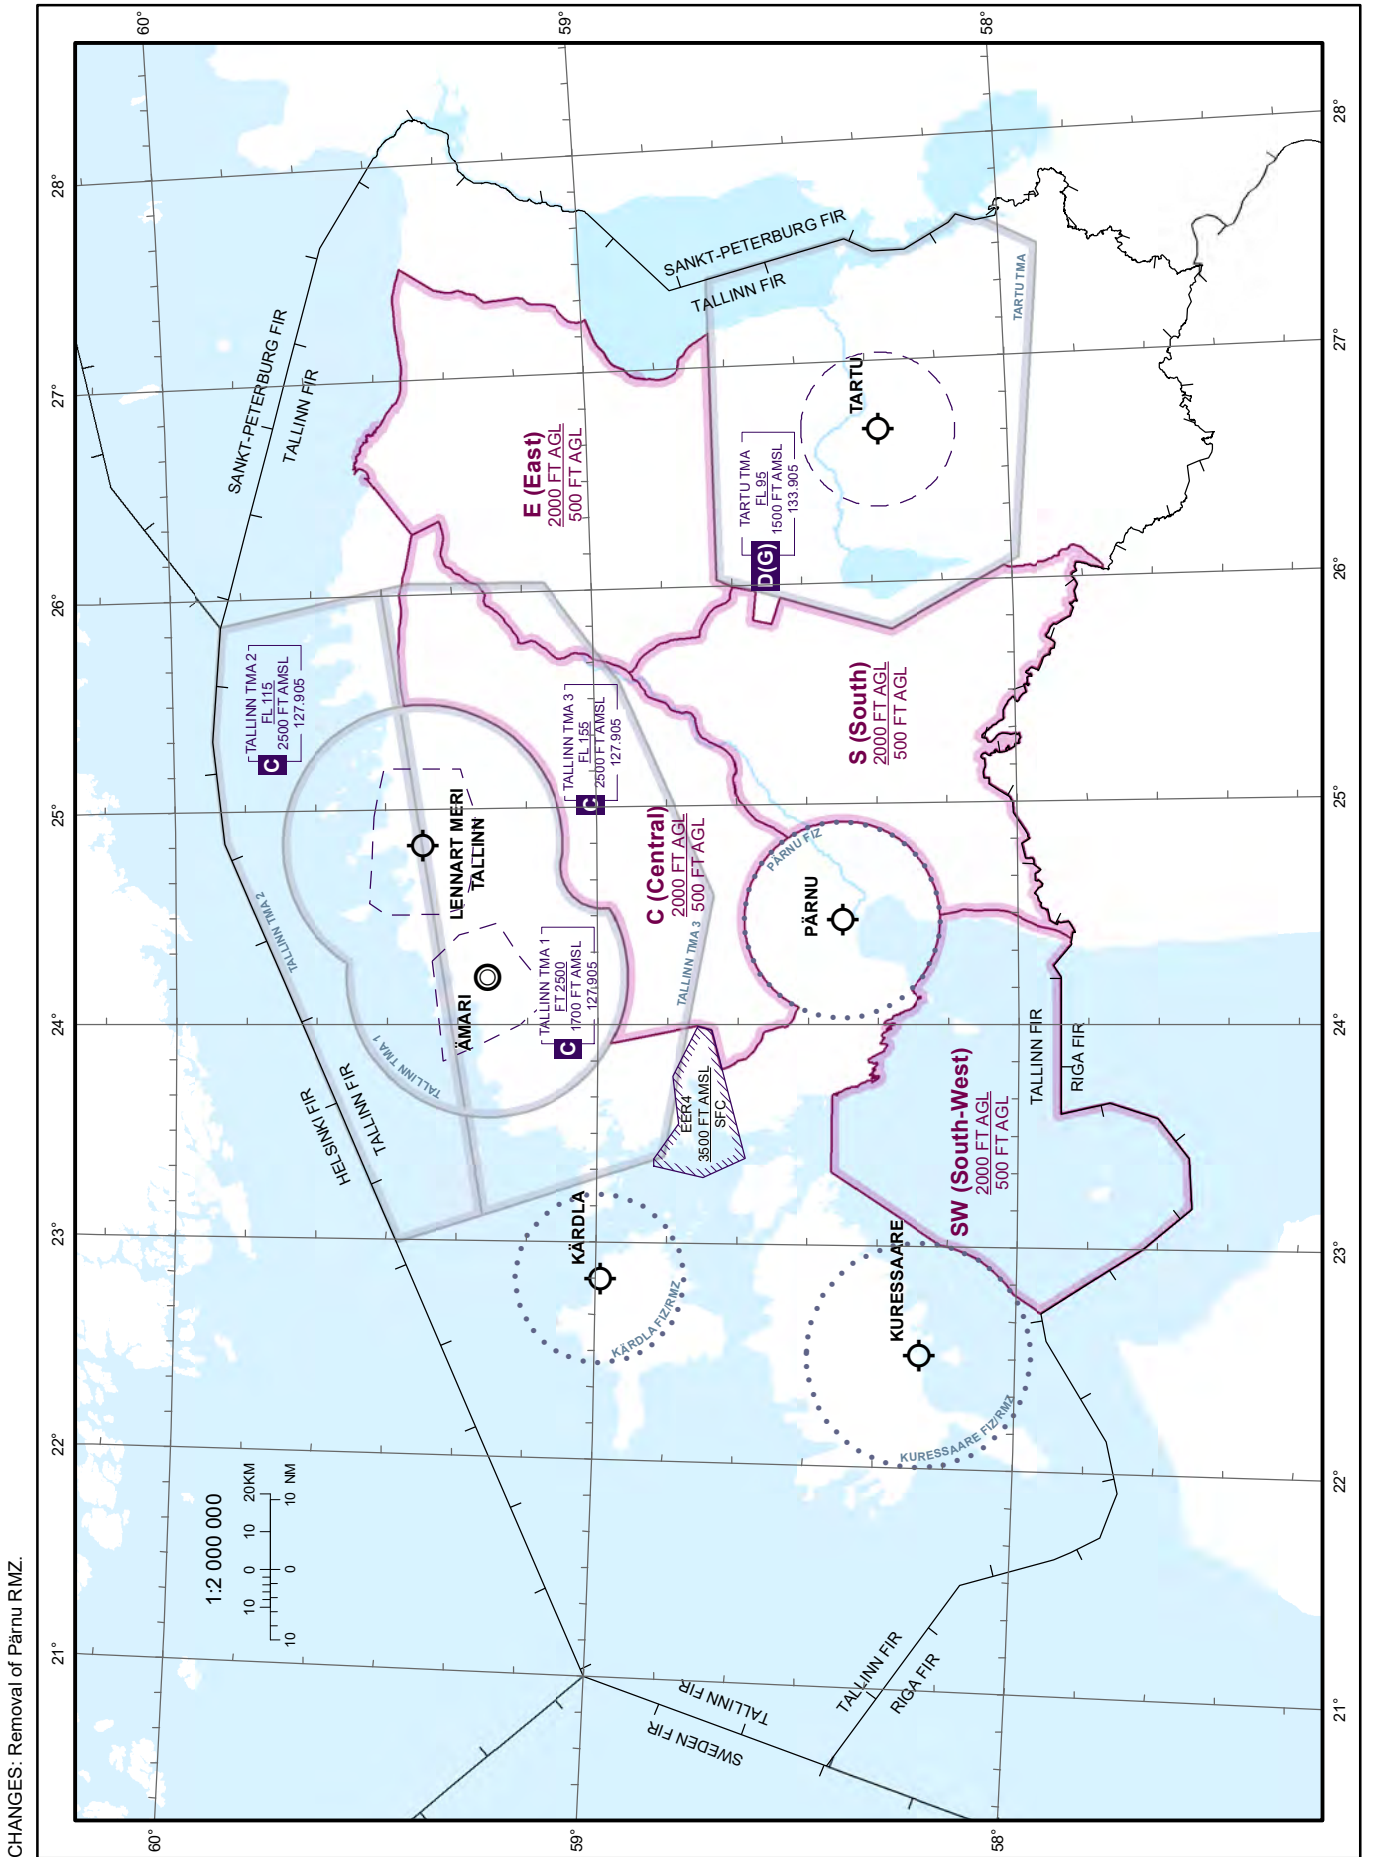

MADALLENNUALADE KAART - REGISTER-KAART
LOW-LEVEL FLYING AREAS CHART - INDEX CHART

CHANGES: Removal of Pärnu RMZ.