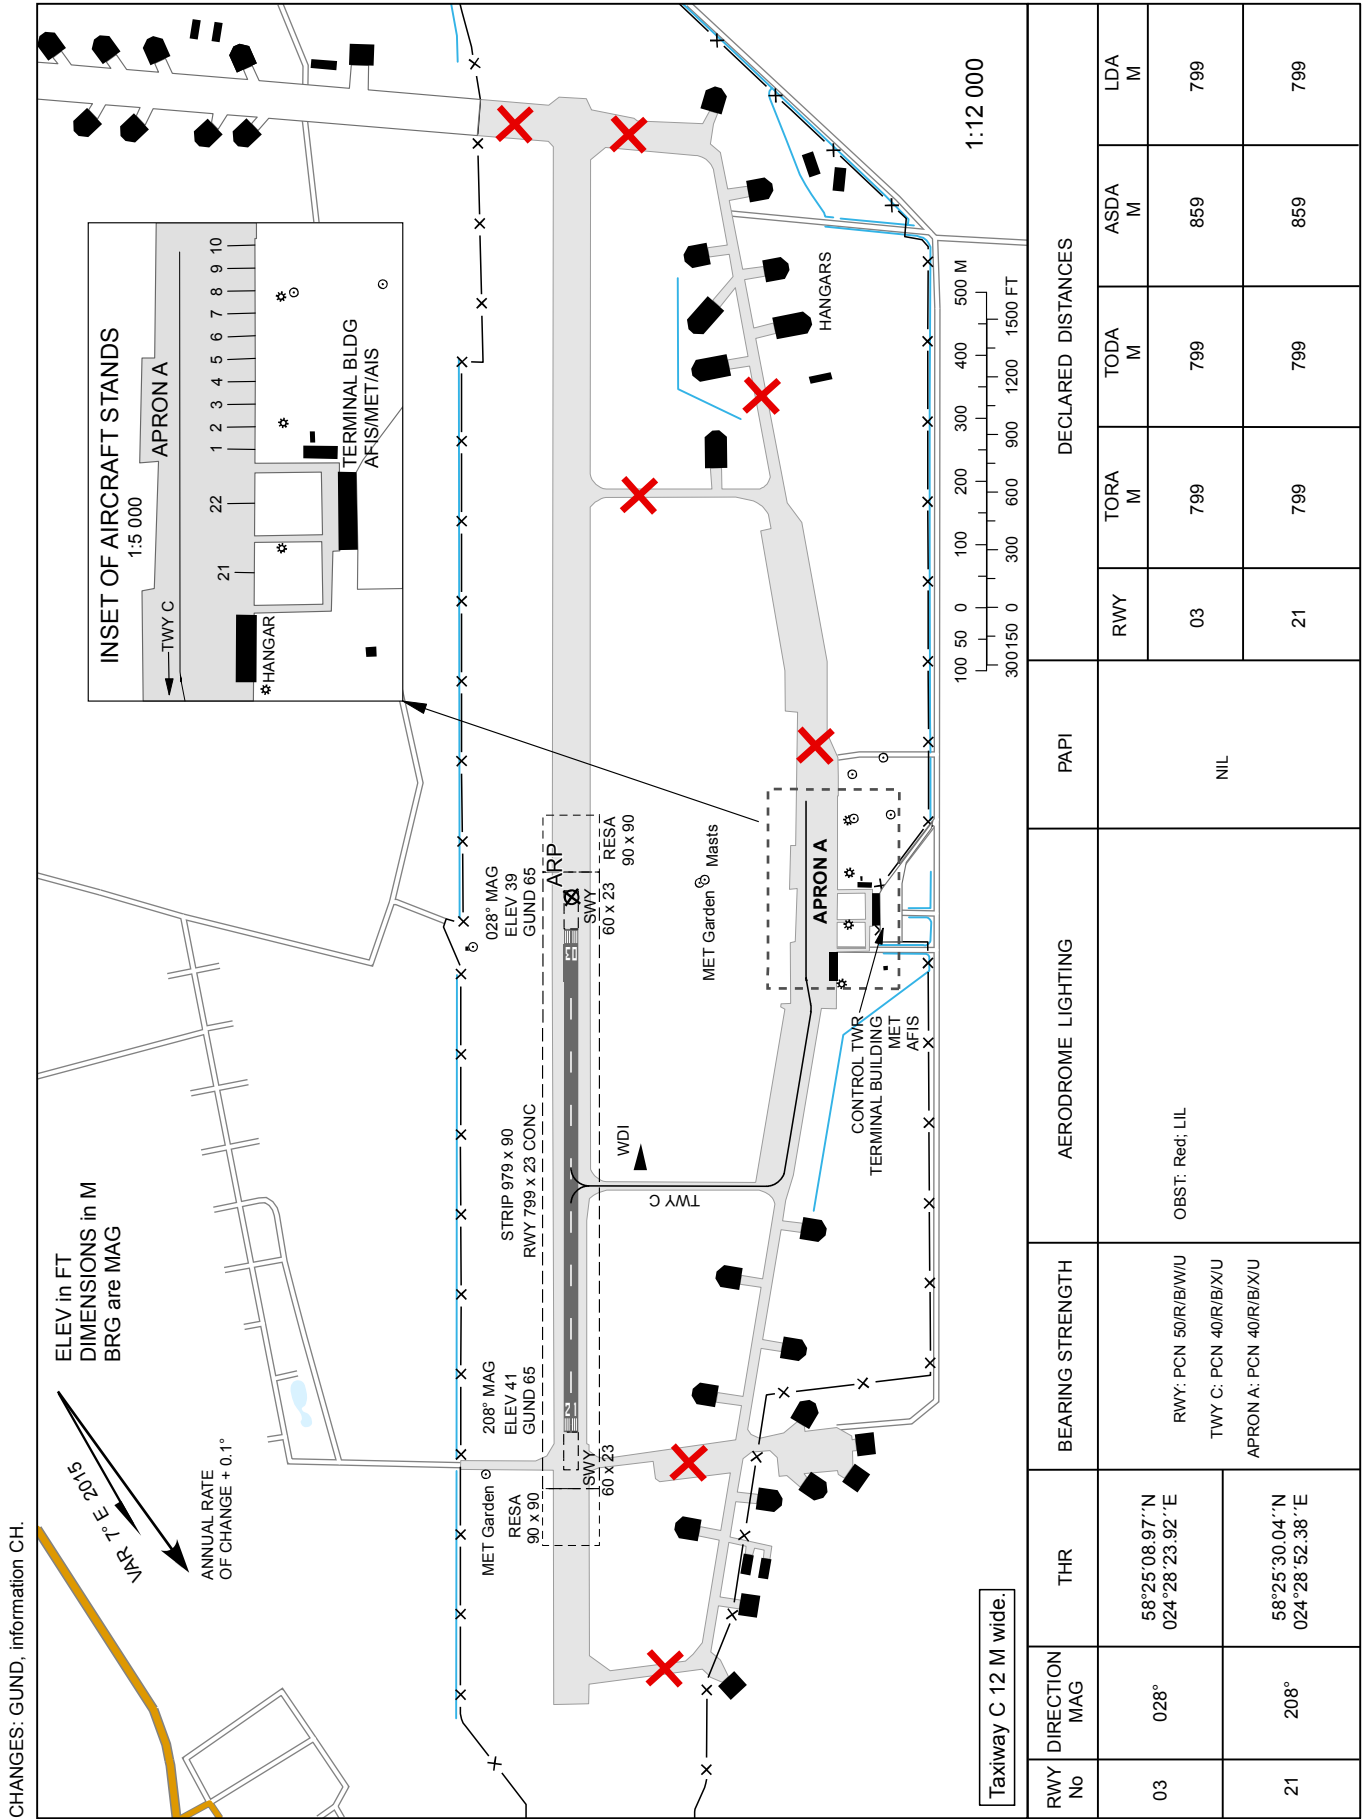

AERODROME CHART - ICAO

58°25'08''N
024°28'22''E

AD ELEV 41 FT

INFORMATION 135.305

PÄRNU

CHANGES: GUND, information CH.

02 JAN 2020 (AIRAC AMDT 01/2020)

EANS

AD 2.EEPU-ADC