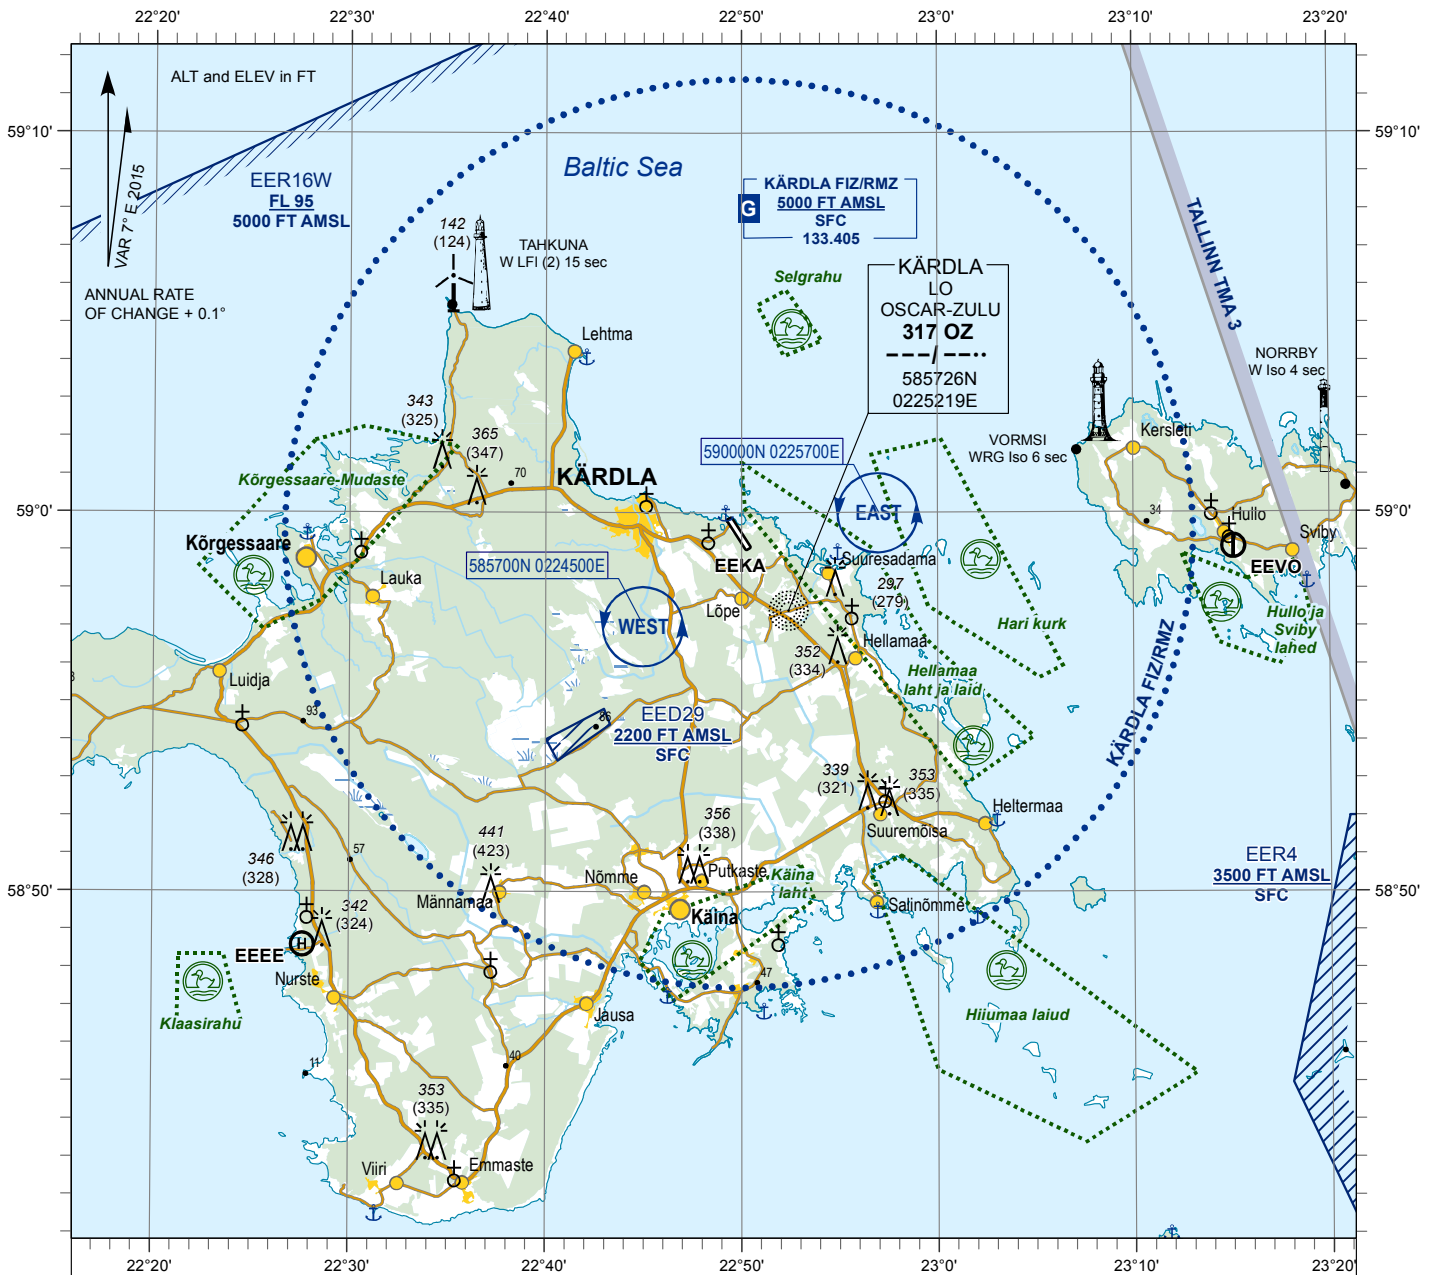

**VISUAL
APPROACH
CHART - ICAO**

58°59'27"N
022°49'51"E

ELEV 18 FT
HEIGHTS RELATED
TO AD ELEV

INFORMATION 133.405

KÄRDLA

LEGEND

Holding

Sensitive fauna area

SCALE 1:370 000

QFE DATA

THR RWY 14 12 FT
THR RWY 32 15 FT

CHANGES: Information CH.

Topography © Estonian Land Board