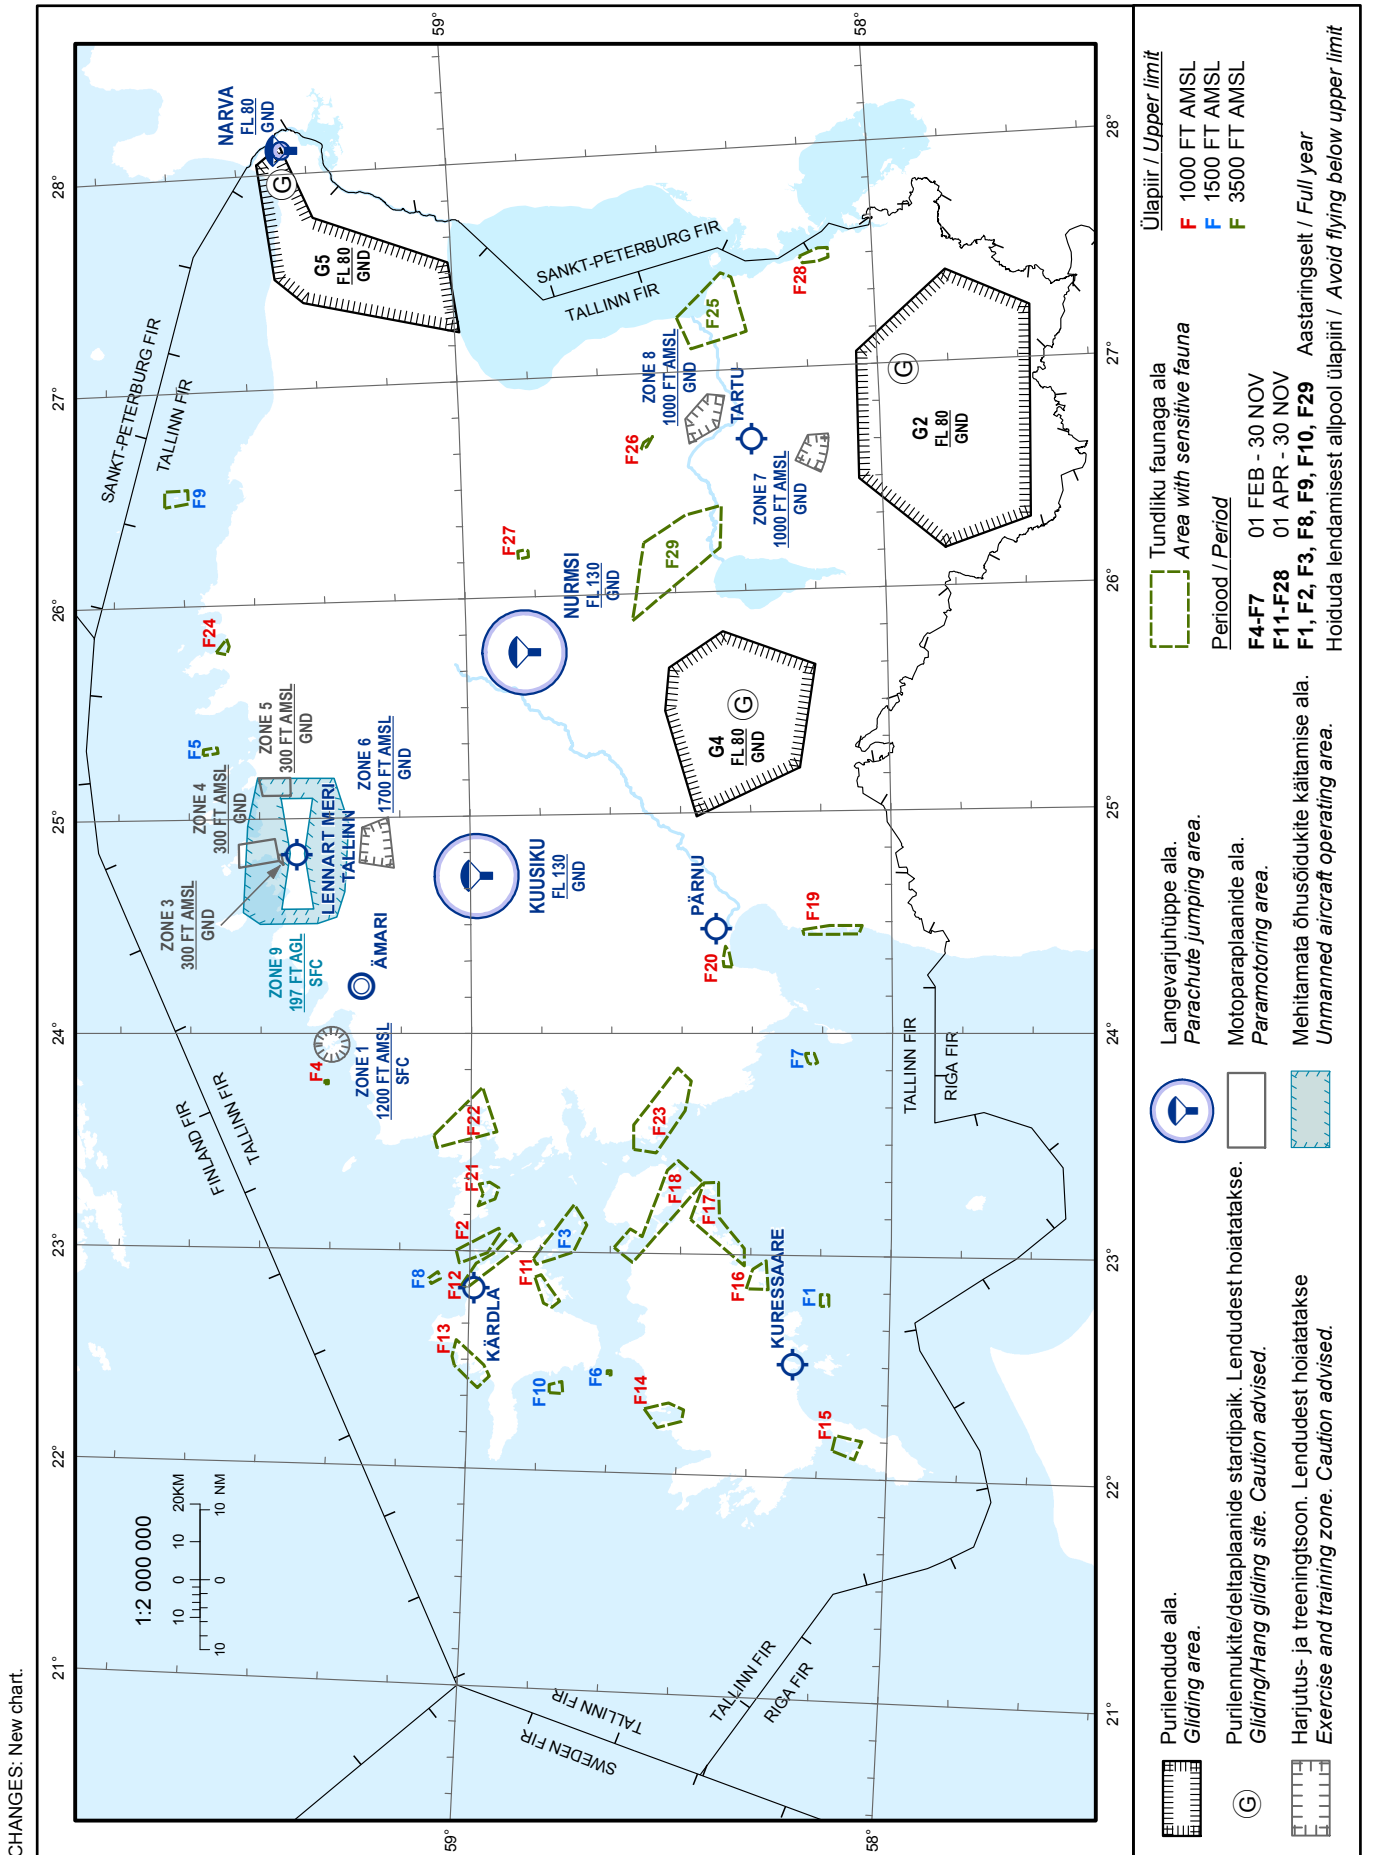

MUUD ALAD - REGISTER-KAART (LENNUSPORDI- JA MEELELAHUTUSALASED TEGEVUSED; LINDUDE KOONDUMISKOHAD JA TUNDLIKU FAUNAGA ALAD; MUUD OHTLIKU ISELOOMUGA TEGEVUSED)

OTHER AREAS - INDEX CHART (AERIAL SPORTING AND RECREATIONAL ACTIVITIES; BIRD CONCENTRATIONS AND AREAS WITH SENSITIVE FAUNA; OTHER ACTIVITIES OF A DANGEROUS NATURE)

CHANGES: New chart.

	Purilendude ala. Gliding area.		Langevarjuhüppe ala. Parachute jumping area.		Tundliku faunaga ala Area with sensitive fauna		Ülaäär / Upper limit
	Purilennukite/deitaplaanide stardipaik. Lendudest hoiatatakse. Gliding/Hang gliding site. Caution advised.		Motoparaplaanide ala. Paramotoring area.		Mehitamata õhusõidukite käitamise ala. Unmanned aircraft operating area.		F 1000 FT AMSL
	Hajutus- ja treeningsoon. Lendudest hoiatatakse. Exercise and training zone. Caution advised.						F 1500 FT AMSL
							F 3500 FT AMSL
				Period / Period			
				F4-F7	01 FEB - 30 NOV		
				F11-F28	01 APR - 30 NOV		
				F1, F2, F3, F8, F9, F10, F29	Aastaringseid / Full year		
					Hoiduda lendamisest allpool ülaääri / Avoid flying below upper limit		